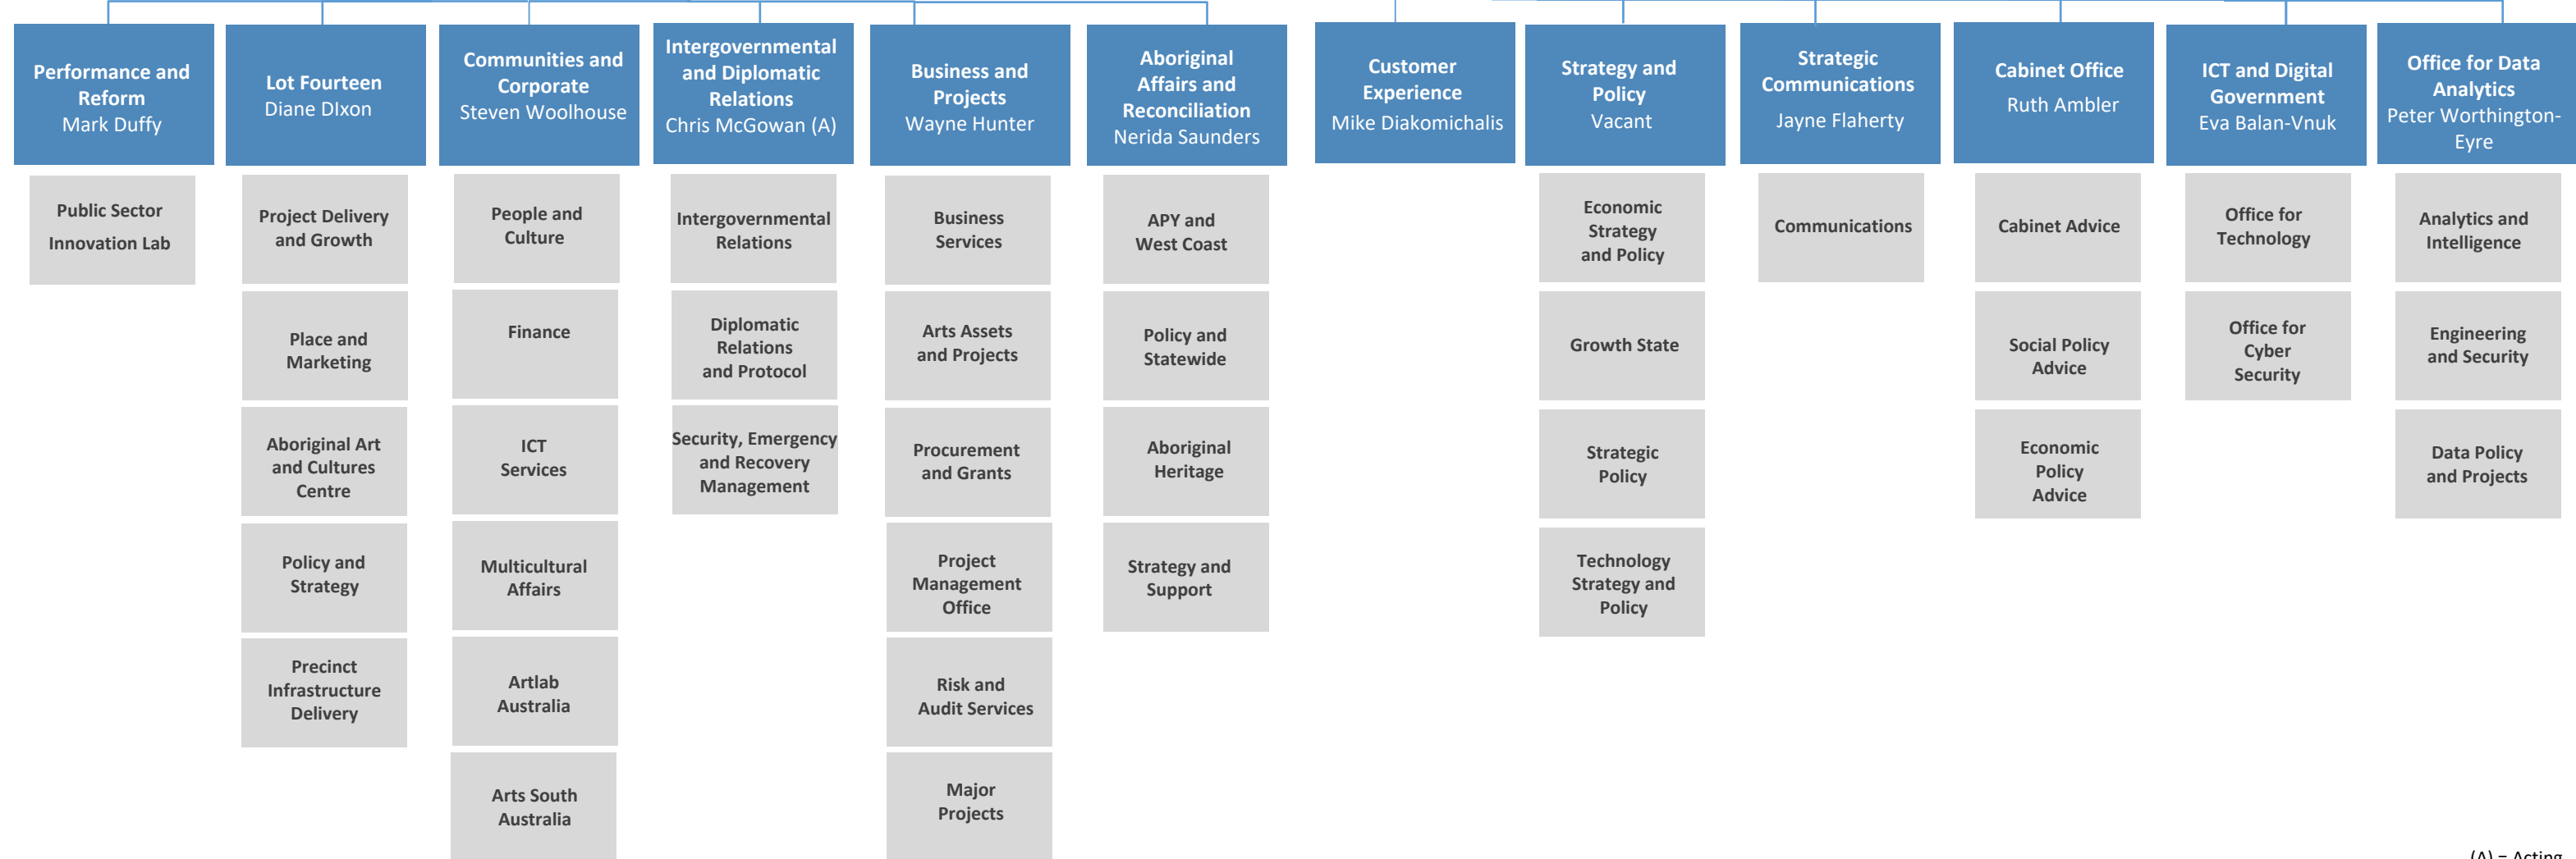

Organisational structure

Office of the Commissioner for Aboriginal Engagement
Office of the South Australian Productivity Commission
State Governor's Establishment

Statutory Authorities
Art Gallery of South Australia
Carrick Hill
South Australian Museum
State Library of South Australia
Aboriginal Lands Trust
Adelaide Festival Centre Trust
Adelaide Festival Corporation
Country Arts SA
State Opera South Australia
State Theatre Company South Australia

(A) = Acting